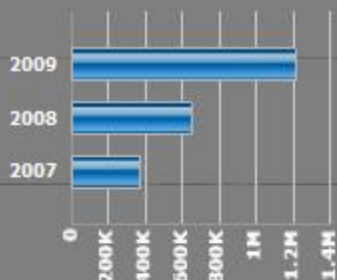

Longitude

Note: Value is in Degree

% Increase in Population for past 5 years

Africa by country

Print

- All
- East
- West
- North
- South

Select Vendor

Dillinger Asssociates

Map Satellite Hybrid Terrain

SO's

Revenue

Currently Inventory

1251

Current PO's

17983

[Terms of Use](#)