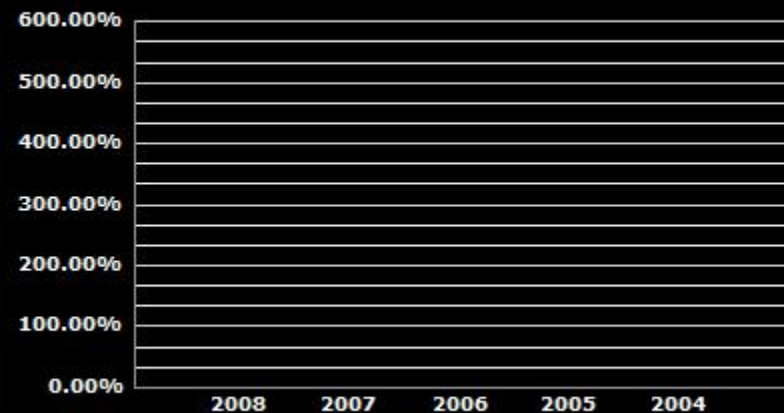

The screenshot shows the 'General' tab of the GMaps Plugin Property dialog. It features a 'Series' list on the left with 'Series 1' selected. On the right, there are input fields for 'Series Name' (containing 'Series 1'), 'Region/Address', 'Labels', 'Values', and 'Icon Colors (Option)'. Below these are 'Data Insertion' and 'Insertion Type' (set to 'Position') fields. At the bottom, there are 'Destination' and 'Series Name Destination' fields, and an 'API Key' field containing the value `'Sheet1'!A1`. Each input field has a small map icon to its right. The top of the dialog has tabs for 'General', 'Behavior', 'Appearance', and 'Information'. In the top right corner of the overall image, there is a circular gauge showing a value of 56,152.

Africa

Asia

Asia Pacific

Central America

Europe

South America

Capital -

Latitude

Longitude

Note: Value is in Degree

% Increase in Population for past 5 years

Africa by country

Print

- All
- East
- West
- North
- South

Select Vendor

Dillinger Asssociates