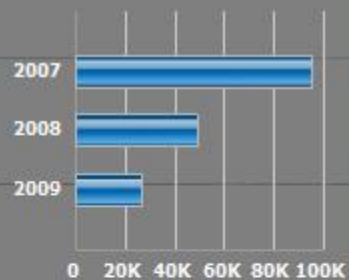

Longitude

Note: Value is in Degree

% Increase in Population for past 5 years

Africa by country

Print

- All
- East
- West
- North
- South

Select Vendor

Dillinger Asssociates

Map Satellite Hybrid Terrain

SO's

Revenue

Currently Inventory

1251

Current PO's

17983

[Terms of Use](#)