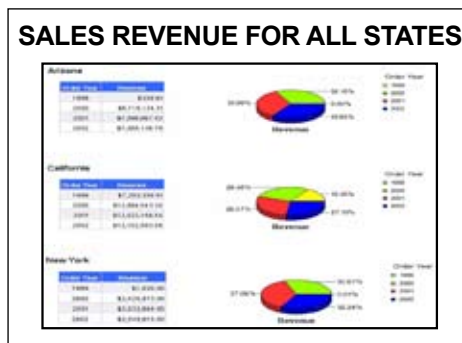

The Report and Dashboard Distribution Solution for BusinessObjects Edge Series

The new BusinessObjects Edge Series function-packed Business Intelligence offering for Medium and Small businesses is now further enhanced with the availability of a specially packaged and priced version of the leading Business Intelligence report and dashboard distribution solution - InfoBurst.

InfoBurst-Edge brings true "refresh once" report bursting capabilities for both the Web Intelligence and Crystal Report reports you use in the BusinessObjects Edge Series. It also provides the unique capability of automatically scheduling and distributing your Crystal Xcelsius dashboards in the BusinessObjects Edge Series.