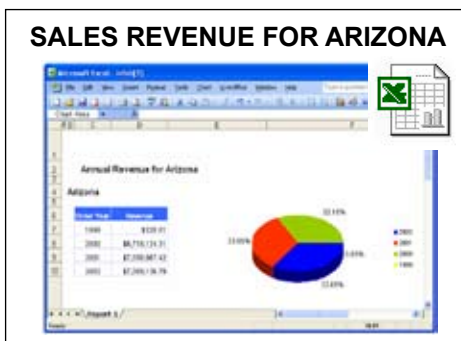

The Report and Dashboard Distribution Solution for BusinessObjects Edge Series

The new BusinessObjects Edge Series function-packed Business Intelligence offering for Medium and Small businesses is now further enhanced with the availability of a specially packaged and priced version of the leading Business Intelligence report and dashboard distribution solution - InfoBurst.

InfoBurst

Network Share

Excel

E-mail

PDF

XI Repository

Native

Automated Scheduling and Distribution of Xcelsius Dashboards